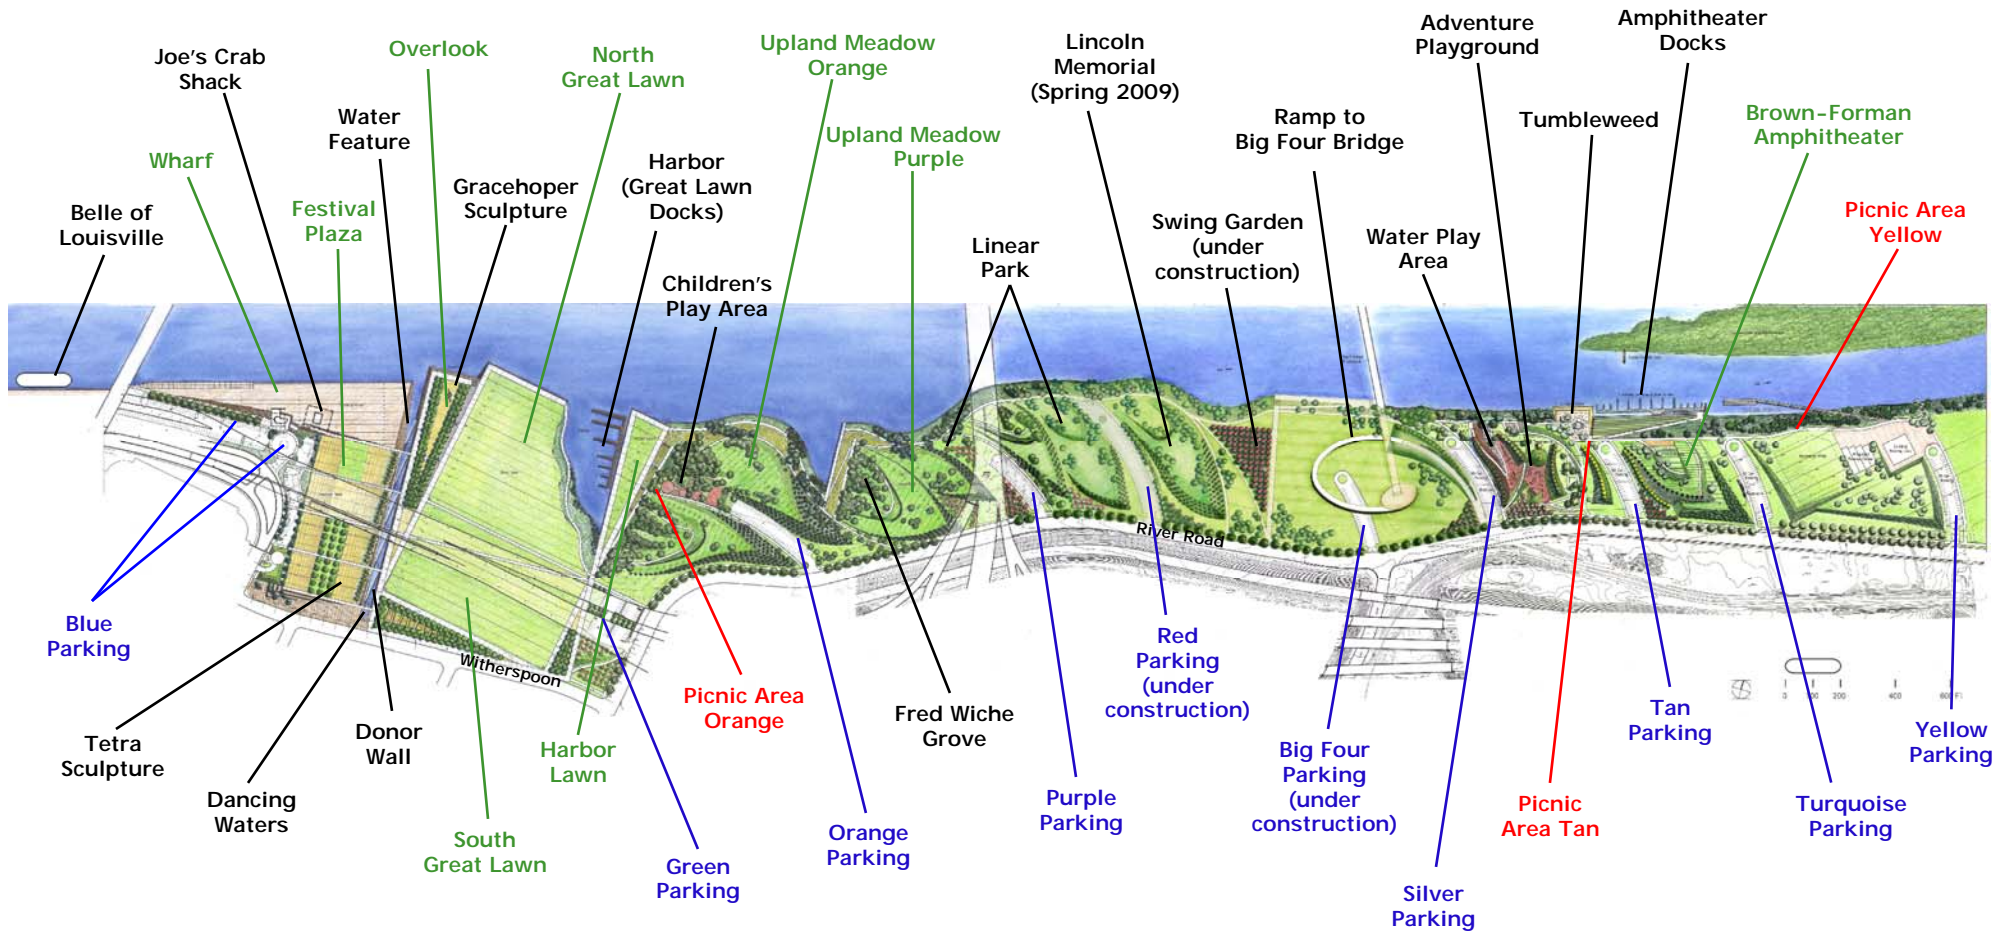

# Louisville Waterfront Park

([www.louisvillewaterfront.com](http://www.louisvillewaterfront.com))

- PARK FEATURES
- EVENT VENUES
- PICNIC AREAS
- PARKING

## PARK HOURS:

6:00 a.m.—11:00 p.m.

Adventure Playground: 6:00 a.m.—11:00 p.m.

Waterplay Area: 11:00 a.m.—8:00 p.m.