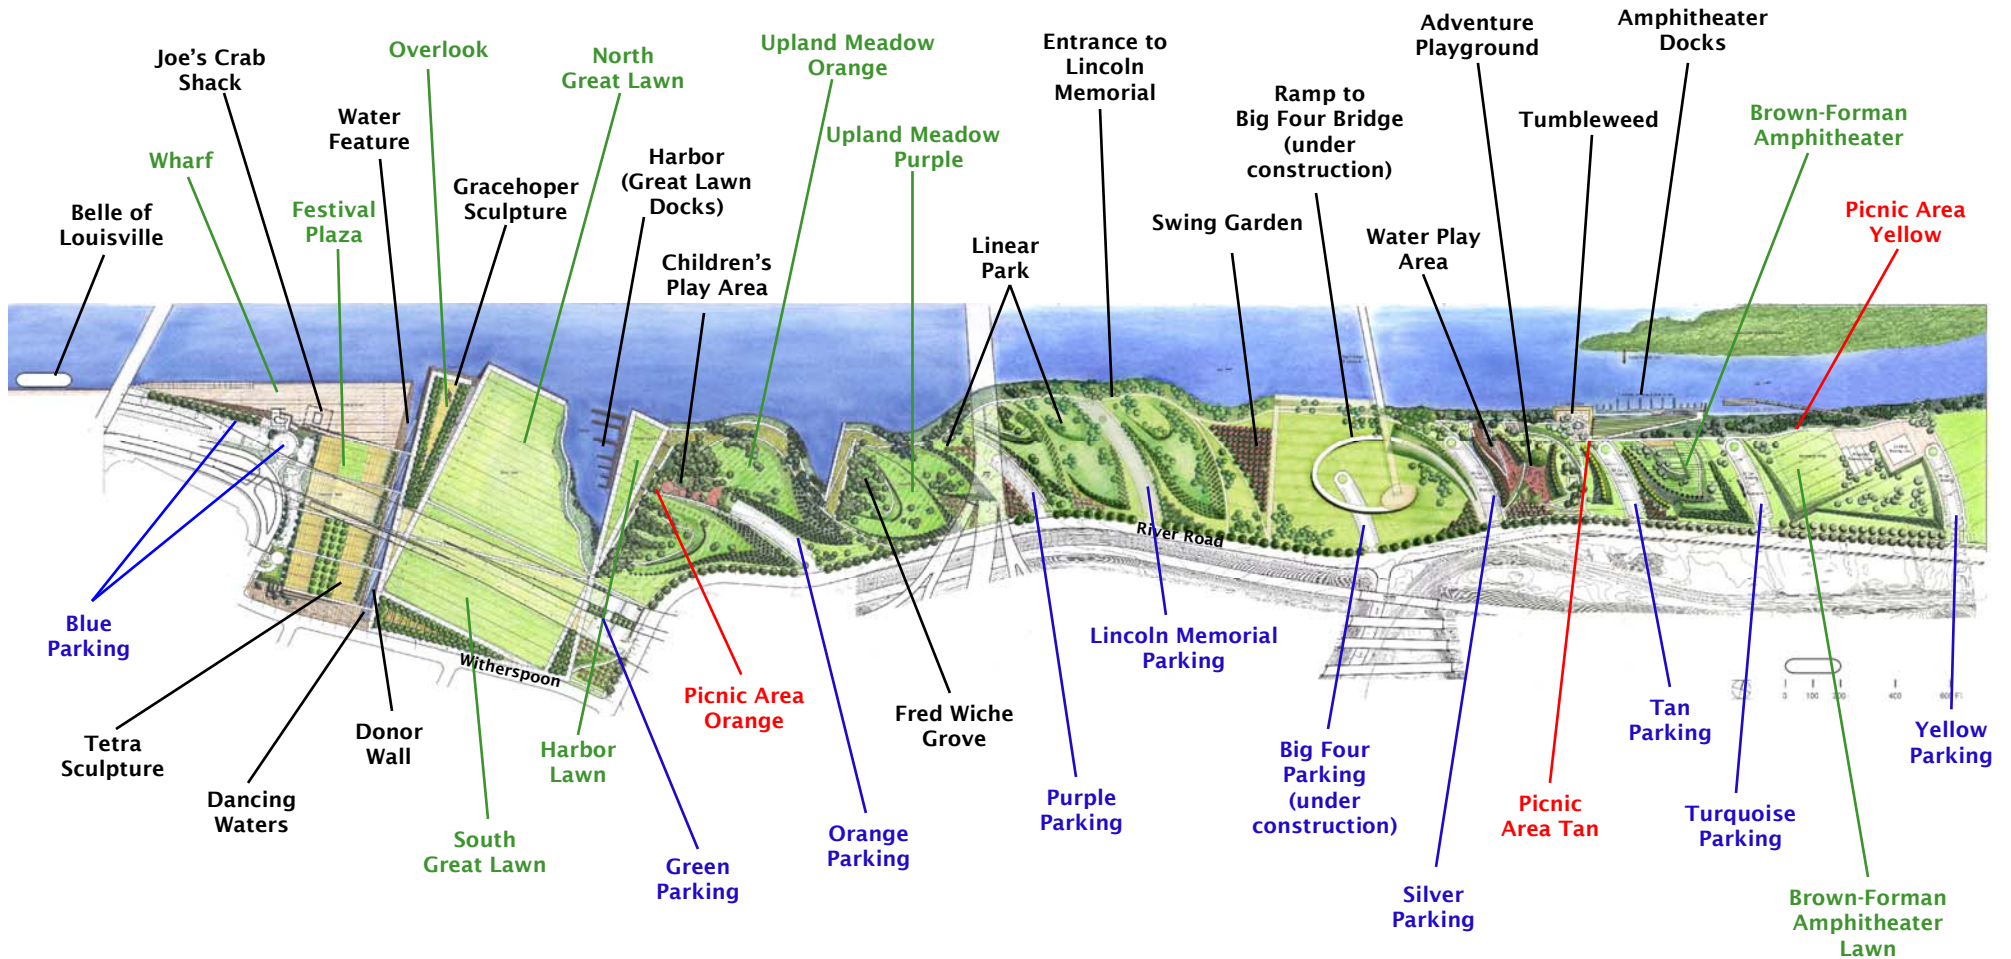

Louisville Waterfront Park

(www.louisvillewaterfront.com)

- █ PARK FEATURES
- █ EVENT VENUES
- █ PICNIC AREAS
- █ PARKING

PARK HOURS:

6:00 a.m.—11:00 p.m.

Adventure Playground: 6:00 a.m.—11:00 p.m.

Waterplay Area: 11:00 a.m.—8:00 p.m.