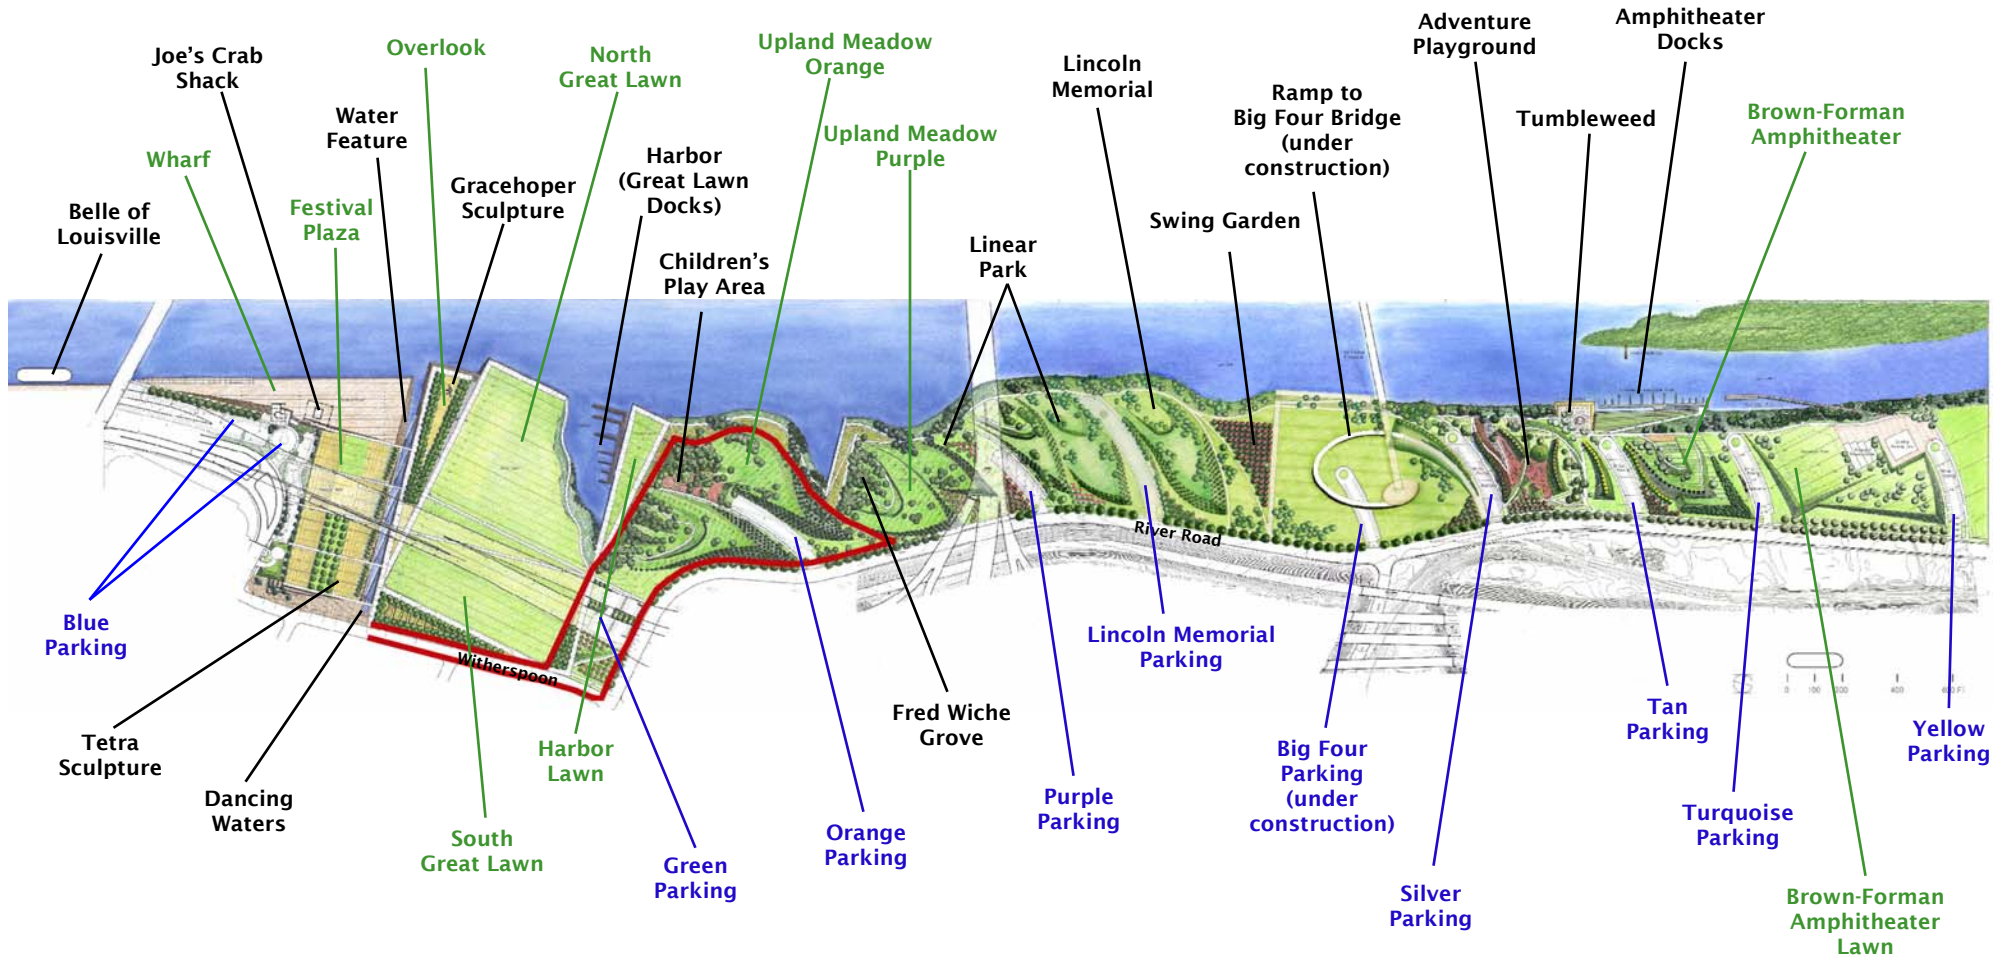

## Mayor's Mile - 1 mile (follow the signs on the lightposts)

## Louisville Waterfront Park

### PARK HOURS:

6:00 a.m.—11:00 p.m.

Adventure Playground: 6:00 a.m.—11:00 p.m.

Waterplay Area: 11:00 a.m.—8:00 p.m.

■ PARK FEATURES ■ EVENT VENUES ■ PARKING

Rest rooms are located on the Festival Plaza and in all parking lots except the BLUE and GREEN lots.