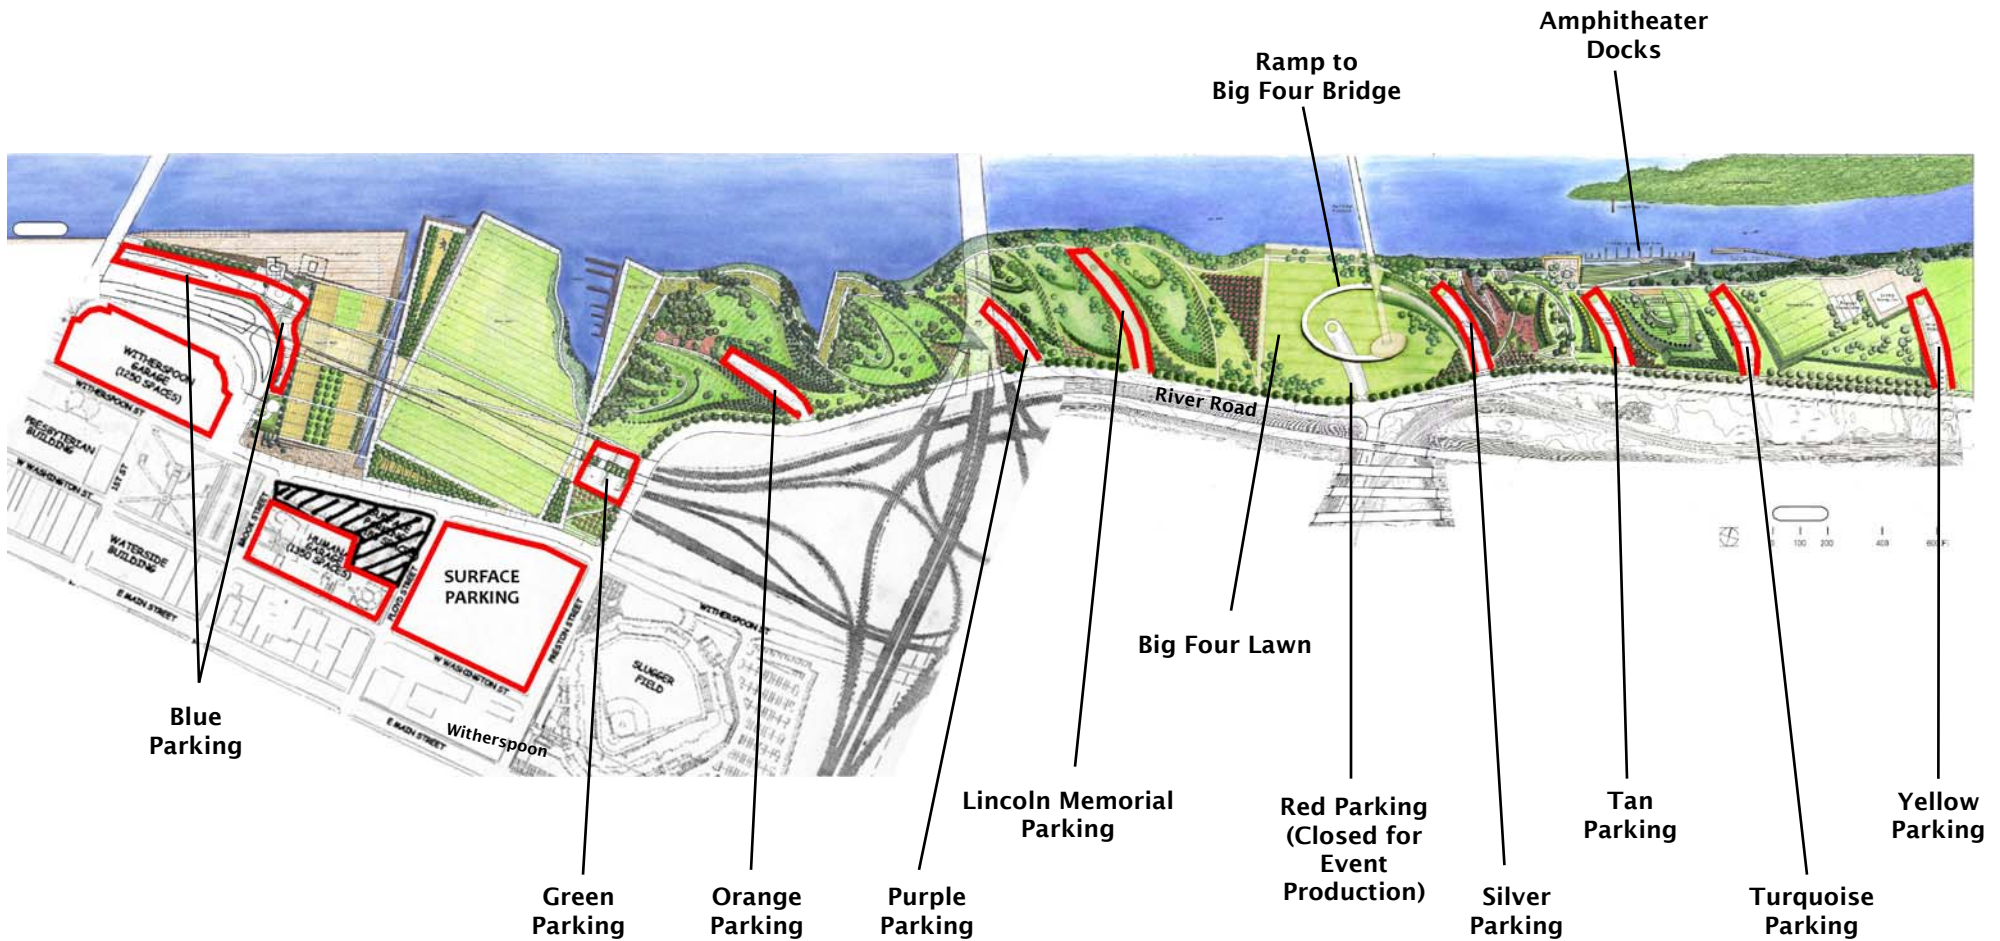

# Louisville Waterfront Park Parking Map

**PARK HOURS:**  
6:00 a.m.—11:00 p.m.