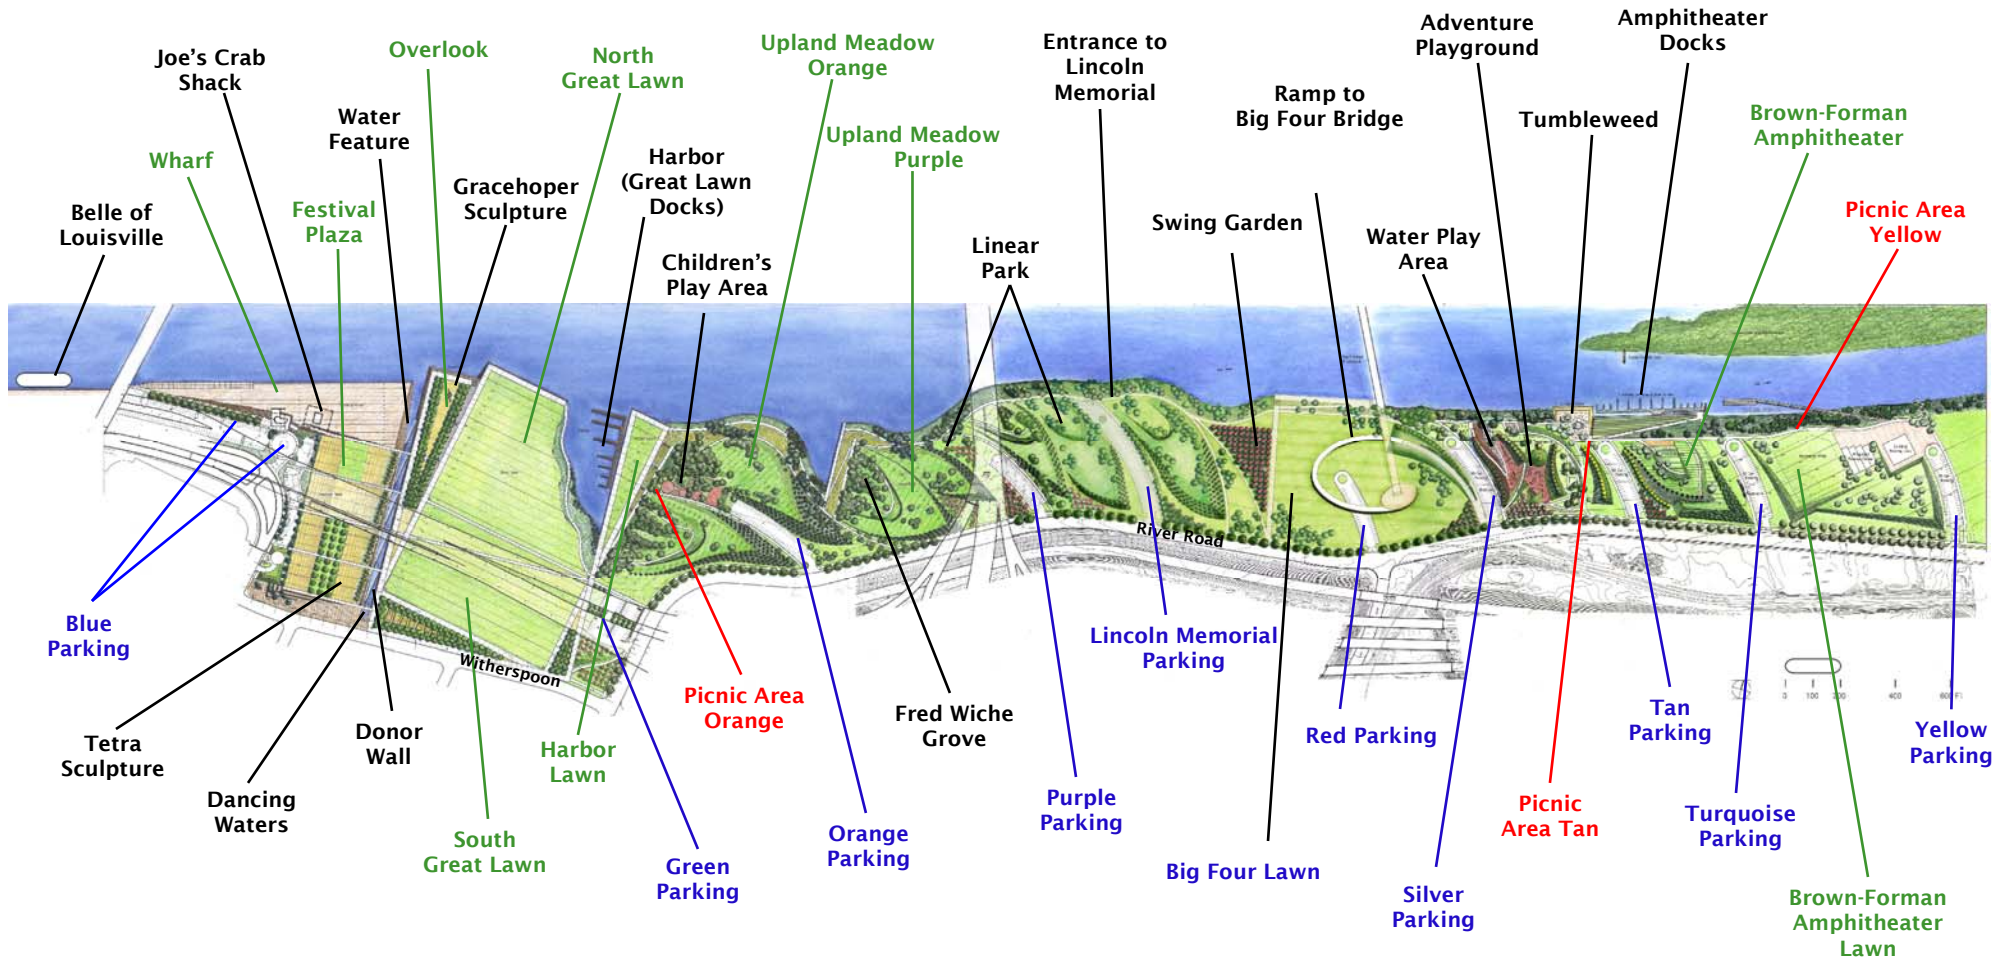

Louisville Waterfront Park

(www.louisvillewaterfront.com)

- █ PARK FEATURES
- █ EVENT VENUES
- █ PICNIC AREAS
- █ PARKING

PARK HOURS:

6:00 a.m.—11:00 p.m.

Adventure Playground: 6:00 a.m.—11:00 p.m.

Waterplay Area: 11:00 a.m.—8:00 p.m.